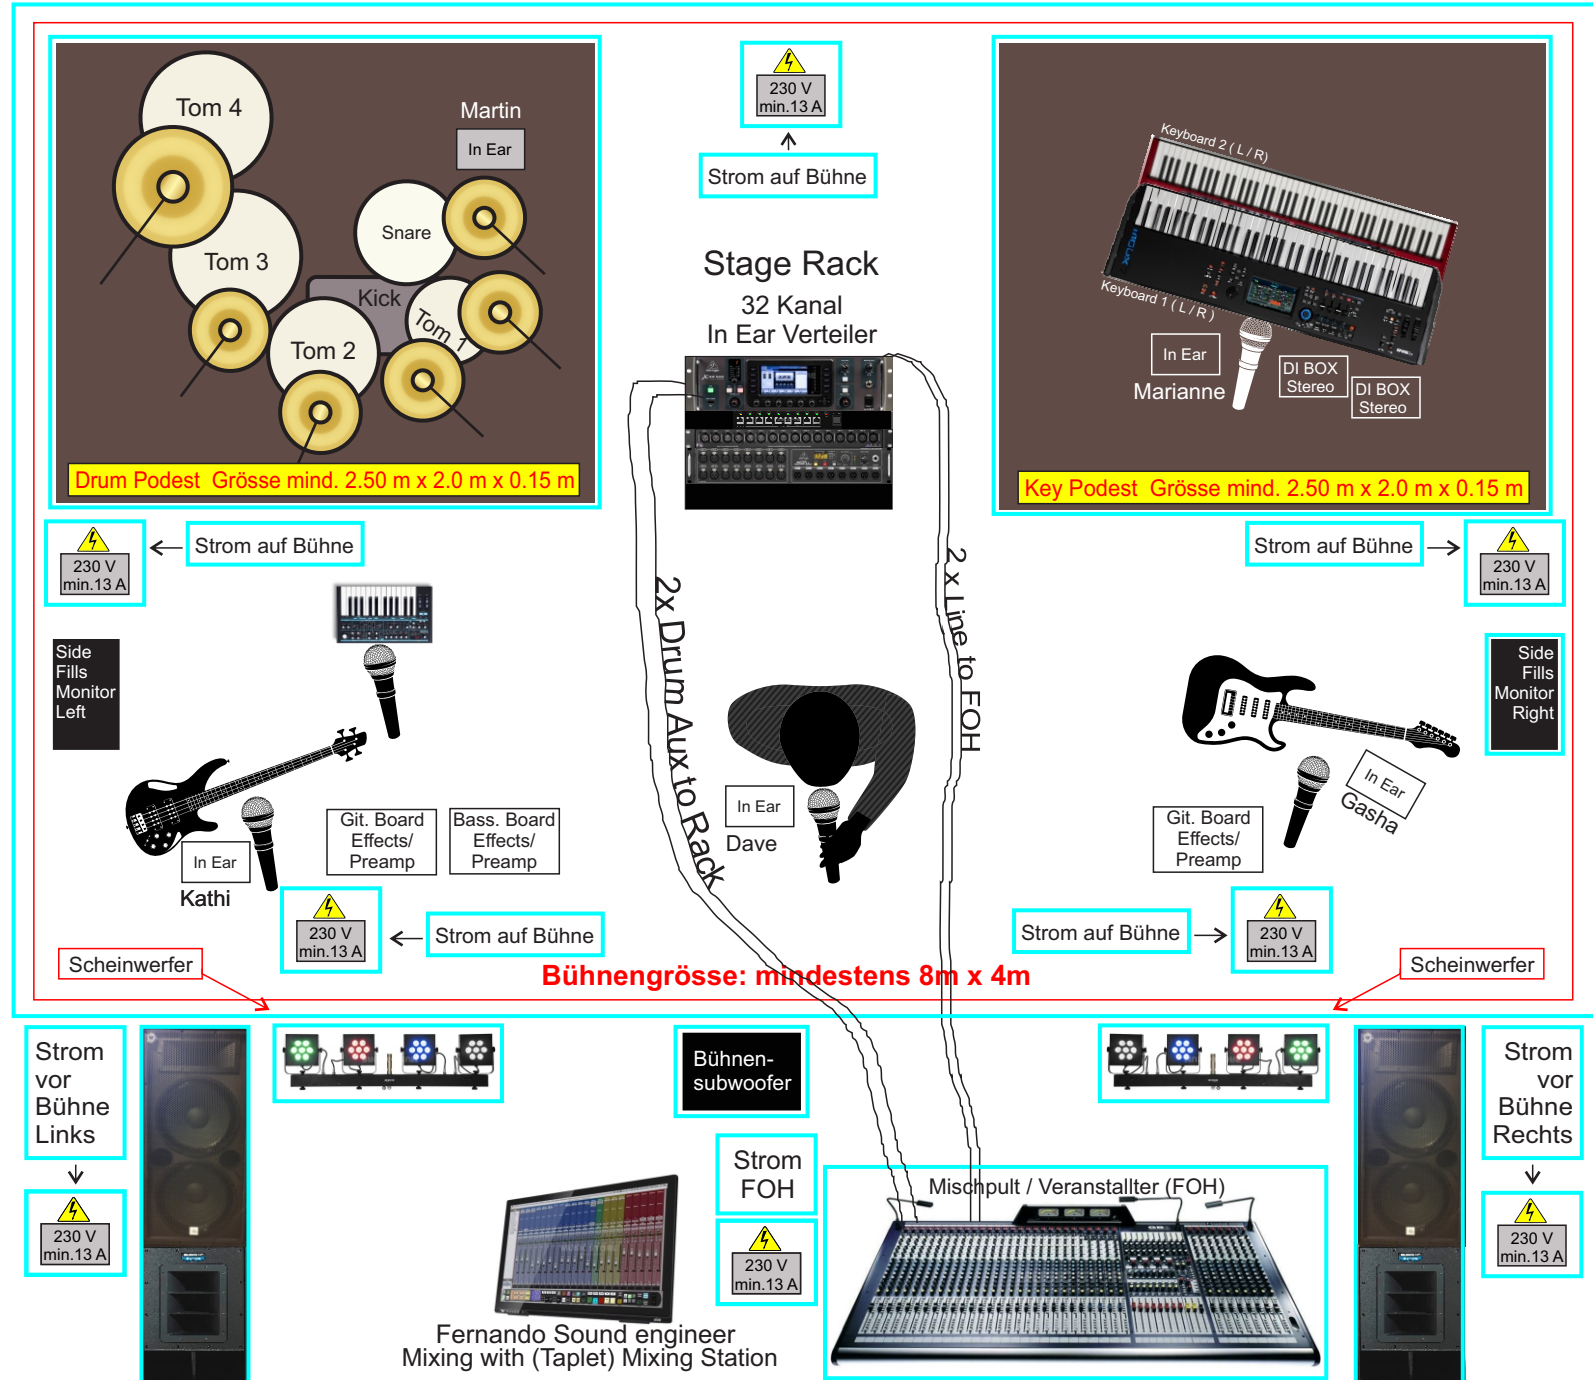

LIVING IN THE 80's

Stageplan / Technical Rider

= Bühne, Podest, PA, Licht und Strom durch Veranstalter gestellt

Input Liste		Insert
1	Dave Vocs	Gate / Comp
2	Kathi Vocs	Gate / Comp
3	Marianne Vocs	Gate / Comp
4	Gasha Vocs	Gate / Comp
5	Kathi Vocs 2	Gate / Comp
6	E. Git. Kathi	
7	E. Git. Gasha L	
8	E. Git. Gasha R	
9	Key L	DI- Box 48V
10	Key R	DI- Box 48V
11	Key L	DI- Box 48V
12	Key R	DI- Box 48V
13	Bass Synth	
14	Bass	D- Box 48V
15	Drums L	
16	Drums R	
17	Reserve	
18	Reserve	
19	Reserve	
20	Reserve	
21	Reserve	
22	Reserve	
23	Reserve	
24	Lead Vocs Cymatic	
25	Back Vocs Cymatic	
26	Guitars Cymatic	
27	KeysCymatic	
28	Bass Cymatic	
29	Percussion Cymatic	
30	Drums Cymatic	
31	Click Band	
32	Click Drums	

Bei Veranstalter mit Mischpult		
1	Rack Line out to FOH	L
2	Rack Line out to FOH	R

Drum von Veranstalter gestellt		Return
1	Ausgang für in.Ears.	To Rack LIT's L
2	Ausgang für in.Ears.	To Rack LIT's R

Fernando Sound engineer
Mixing with (Taplet) Mixing Station